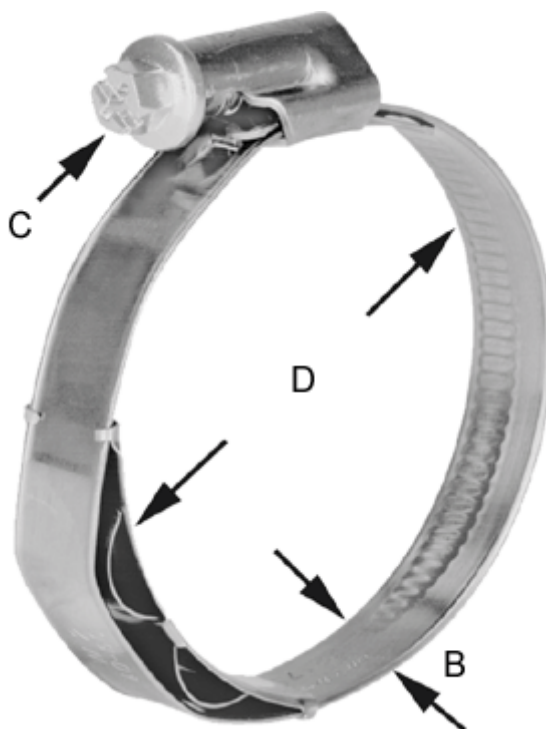

Article number: 021377708032

Description: Worm Drive Hose Clip with spring insert
TORRO 25-40/12 C7 W3 WF, pk. a' 50

Measures

C (screw type) =	C7
Diameter D =	25-40
Width B =	12